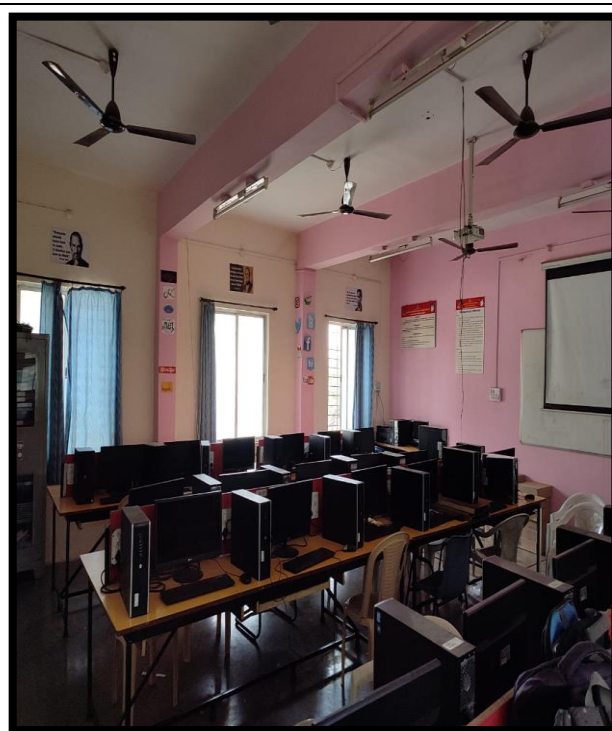

COMPUTER LABORATORY